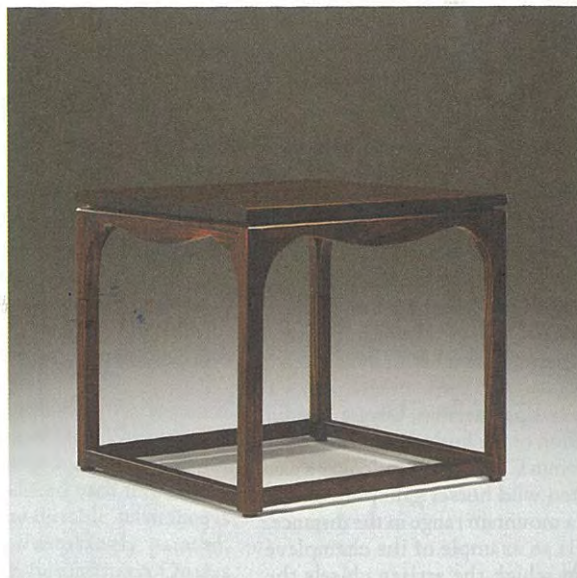

The super-luxe Jaya Brand finds its way into our homes with a premium furniture collection—The Jaya Classics.

BY ADELE CHAN

02

A Class Above

01

01 The richness of the Sonokeling legs and frame, together with the undulating line of the Nahm Chaise Lounge's apron make reference to South Chinese-style furniture. Measures W1800 x D800 x H750 mm with an option of back and side rest on the left available. SGD10,695

02 A Makassar ebony top is matched to the Sonokeling frame of this coffee table. Similar to the Chaise Lounge of the same name, Jaya added the flourish for the table's apron on a whim, to add personality to the piece. Measures W500 x D500 x H450 mm. SGD3,175

03

03
 Jaya named this the Pitta Ayu Occasional Chair, referring to "ribbon" and "feminine beauty" in the Indonesian language. These words describe the silver gilt details that resemble a ribbon elegantly draped around the chair's frame. SGD2,265

04

04
 Referring to the Indonesian word for "Ruby", the Mirrah Wardrobe features handles which are crafted from uncut rough rock, polished into gems similar to the semi-precious stones they are named after. Measures W1250 x D675 x H2100 mm. SGD11,830