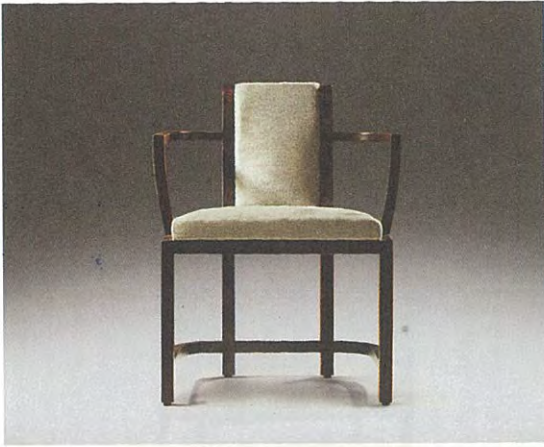

02 A Makassar ebony top is matched to the Sonokeling frame of this coffee table. Similar to the Chaise Lounge of the same name, Jaya added the flourish for the table's apron on a whim, to add personality to the piece. Measures W500 x D500 x H450 mm. SGD3,175

03

03
 Jaya named this the Pitta Ayu Occasional Chair, referring to "ribbon" and "feminine beauty" in the Indonesian language. These words describe the silver gilt details that resemble a ribbon elegantly draped around the chair's frame. SGD2,265

04

04
 Referring to the Indonesian word for "Ruby", the Mirrah Wardrobe features handles which are crafted from uncut rough rock, polished into gems similar to the semi-precious stones they are named after. Measures W1250 x D675 x H2100 mm. SGD11,830

05

05
 Tarnished gold shagreen and sandblasted teal door panels stand out against the black lacquered frame of the Shwe Tall Cabinet. Measures W1030 x D480 x H1900 mm. SGD21,825

06

07

08

06
The Shiatzy Dining Chair 1 takes off from the first generation of furniture Jaya designed for famous Taiwanese couturier, Shiatzy Chen's many stores. Similar to the rest of the Jaya Classics collection, Sonokeling frame and legs are employed. SGD3,215